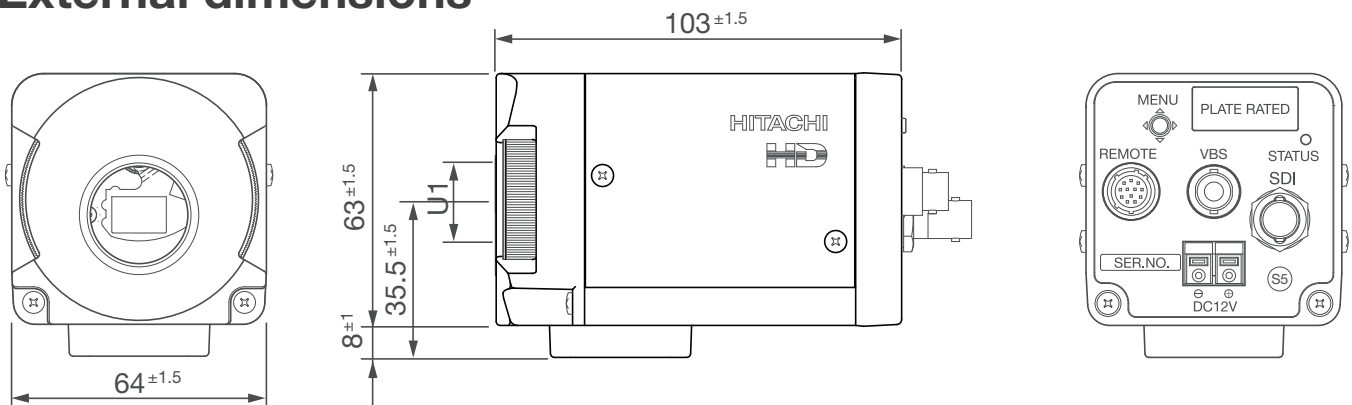

Main Specifications

KP-HD3005G	
Imaging Device	2/3 inch CMOS (RGB Bayer color) Effective Area: 1/1.58 inch
Total pixels	1944(H) X 1496(V) 2.91M pixels
Effective pixels	1944(H) X 1096(V) 2.13M pixels
Imaging System	Progressive 59.94fps/50fps
Sync system	Internal
Video output	3G-SDI (SMPTE424M) & HD-SDI (SMPTE292M) & Analog VBS (selectable PAL or NTSC)
Video format	3G-SDI: 1080 59.94p/50p, HD-SDI: 29.97p/25p
Minimum illumination	Color: 0.015 lux (F1.2 AGC: 75dB, Gamma: High, SEN UP OFF, Shutter: 1/60) B&W: 0.0001 lux (F1.2 AGC: 75dB, Gamma: High, SEN UP OFF, Shutter: 1/60)
S/N ratio	More than 60dB
Resolution	Horizontal resolution more than 800 lines TV lines

OPERATIONAL	
AGC	OFF / Auto (Max Gain 75dB: When Defog is OFF, Max Gain 42dB: When Defog is AUTO)
Electronic shutter	OFF / AES / Manual (1/30 to 1/10000 sec)
Electronic sensitivity (SENS UP)	OFF / Auto (Max 30[25] times) / Manual (2 to 30[25] times)
Defog	OFF / Auto / Auto-High
Day & Night (W/B switching)	COLOR / B&W / Auto (ICR)
Light Control	OFF / ON (photometry area with ROI capability)
White Balance	Auto / One Push / Manual: Normal (2500K–8000K), Special (2300K–10000K)

External dimensions

These Specifications are subject to change without notice.

CAUTION : To ensure safe operation, please read the instruction manual before using this product.

Hitachi Kokusai Electric Inc.

URL : <https://www.hitachi-kokusai.co.jp/global/en/index.html>
32, Miyuki-cho, kodaira-shi, Tokyo 187-8511, Japan
Phone : +81-50-3383-3432, Fax : +81-42-322-3303

Hitachi Kokusai Electric Asia (Singapore) Pte. Ltd.

URL : <http://www.hitachi-kokusai.com.sg/>
7 Tampines Grande, #02-02A Hitachi Square,
Singapore 528736
Phone : +65-(0)6212-1945, Fax : +65-(0)6231-2429

Hitachi Kokusai Electric America, Ltd.

URL : <http://www.hitachikokusai.us/>
Headquarters
104 Feeding Hills Road Southwick, MA 01077, U.S.A.
Toll Free : +1 (833) 227-1658,
Phone : +1 (669) 207-5038

West Office
11258 Monarch Street, Unit H
Garden Grove, CA 92841, U.S.A.
West Sales Phone : +1 (516) 682-4448

East Sales Phone : +1 (516) 682-4445
Midwest Sales Phone : +1 (516) 682-4450
South Sales Phone : +1 (516) 682-4453
Canada / Latin Sales Phone : +1 (516) 682-4408

Hitachi Kokusai Electric Europe GmbH

URL : <http://www.hitachi-keu.com/>
Frankfurt Head Office
Siemensstr. 9, D-63263 Neu-Isenburg, Germany
Phone : +49 (0) 6102-8332-0, Fax : +49 (0) 6102-202616

London Office
Orion House, Bessemer Road, Welwyn Garden City, Herts,
AL7 1HH, UK
Phone : +44 (0) 7808 330195

Hitachi Kokusai Linear Equipamentos Eletrônicos S/A

URL : <http://www.hitachi-linear.com.br/>
Rodovia BR 459, No121-A, Km 121 - Bairro Corrego Raso,
Santa Rita do Sapucaí, 37540-000, MG - Brazil
Phone : +55 (35) 3473-3473, Fax : +55 (35) 3473-3474